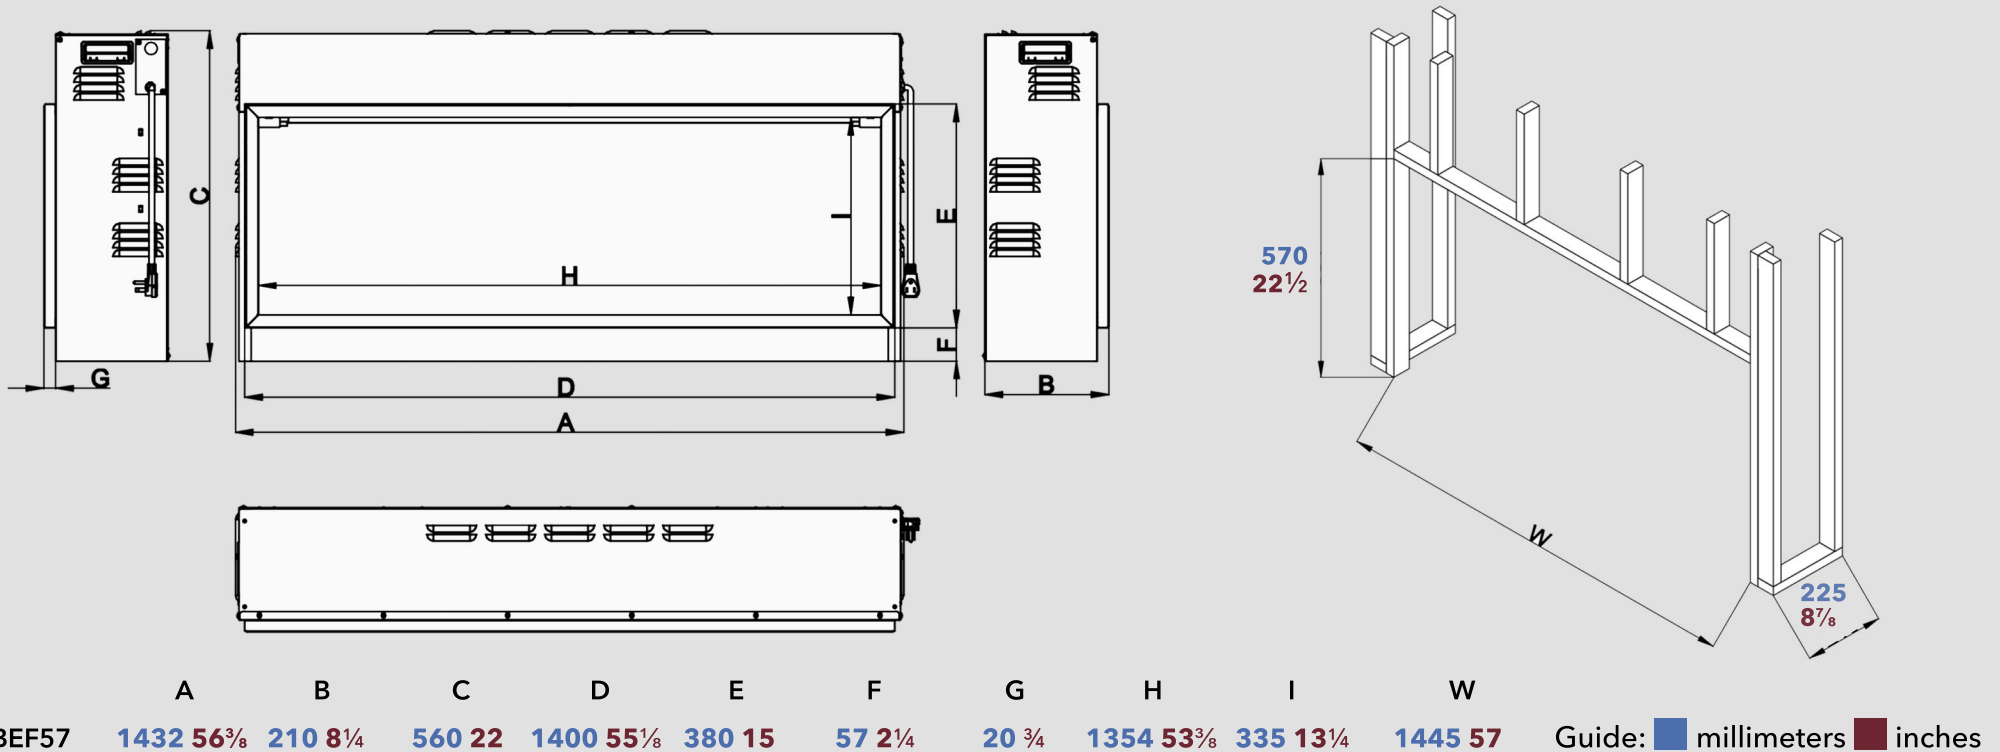

Product Details & Measurements

Product Details

- input voltage: 120 V
- amps: 12 A
- power: 1500 W (high heat)
  750 W (low heat)
- power (heater off): 32 W
- outlet: **Standard (type B)**
  Hard-wired
- certification: CSA
- heater timer: 0.5 h - 9 h
- temperature: 16°C - 28°C
  60°F - 82°F
- cord length: 70"
- size: 56³/₈" x 8¹/₄" x 22"
- viewing size: 53³/₈" x 13¹/₄"
- framing: 57" x 22¹/₂" x 8⁷/₈"
- heating area: 400 sq.ft
- remote control: **included**
- warranty: **2 years**

Product & Framing Dimensions

For more information, please visit: dynastyfireplaces.com

Dynasty Fireplaces
10-3071 No. 5 Road
Richmond, BC, Canada
V6X 2T4

Specifications and dimensions subject to change, please visit our website for the most up-to-date information. Check with your local building code before installation.