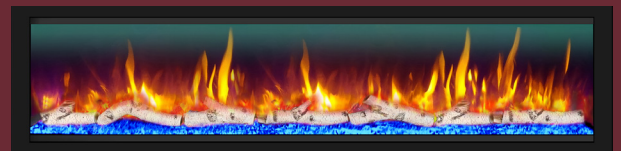

Controllable Red, White, and Yellow intensities, with color mixing capability

TOP ACCENT LIGHTING

Warm and white top lighting, with controllable intensities

DYNASTY FIREPLACES • Allegro DY-BFM58

FIREPLACE MEDIA