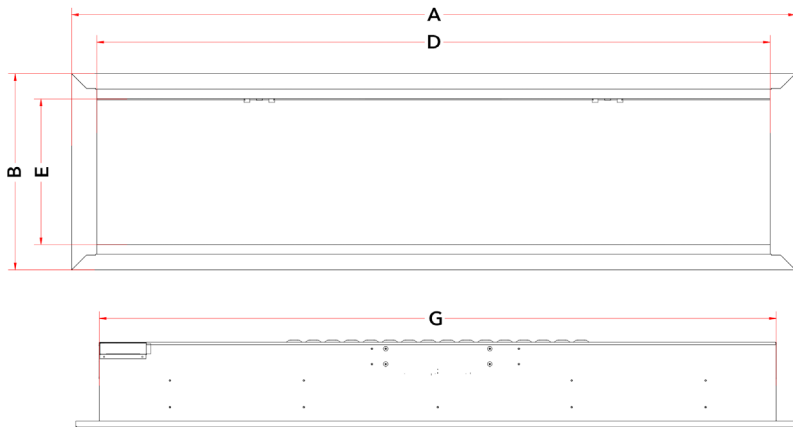

DIMENSIONS

Model	A	B	C	D	E	F	G	H
DY-BFM58	1486 mm	514 mm	221 mm	1353 mm	381 mm	480 mm	1362 mm	13 mm
	58 1/2 in.	20 1/4 in.	8 3/4 in.	53 1/4 in.	15 in.	18 7/8 in.	53 5/8 in.	1/2 in.

FRAMING

W	H	Depth
1369 mm	486 mm	203 mm
53 7/8 in.	19 1/8 in.	8 in.