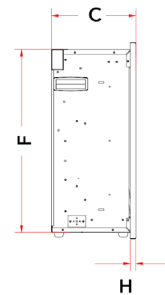

DIMENSIONS

Model	A	B	C	D	E	F	G	H
DY-BFM58	1486 mm	514 mm	221 mm	1353 mm	381 mm	480 mm	1362 mm	13 mm
	58 1/2 in.	20 1/4 in.	8 3/4 in.	53 1/4 in.	15 in.	18 7/8 in.	53 5/8 in.	1/2 in.

FRAMING

W	H	Depth
1369 mm	486 mm	203 mm
53 7/8 in.	19 1/8 in.	8 in.