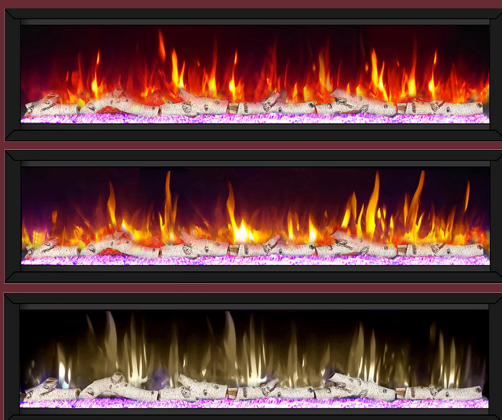

Controllable Red, White, and Yellow intensities, with color mixing capability

TOP ACCENT LIGHTING

Warm and white top lighting, with controllable intensities

DYNASTY FIREPLACES • Allegro DY-BFM58

FIREPLACE MEDIA