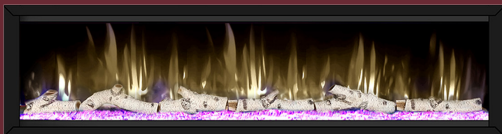

Controllable Red, White, and Yellow intensities, with color mixing capability

TOP ACCENT LIGHTING

Warm and white top lighting, with controllable intensities

DYNASTY FIREPLACES • Allegro DY-BFM68

FIREPLACE MEDIA