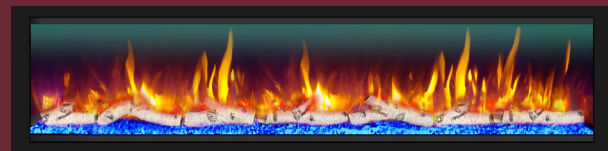

Controllable Red, White, and Yellow intensities, with color mixing capability

TOP ACCENT LIGHTING

Warm and white top lighting, with controllable intensities

DYNASTY FIREPLACES • Allegro DY-BFM68

FIREPLACE MEDIA