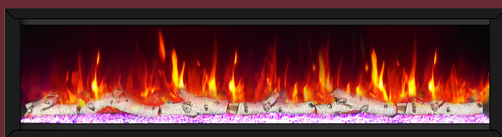

Controllable Red, White, and Yellow intensities, with color mixing capability

TOP ACCENT LIGHTING

Warm and white top lighting, with controllable intensities

DYNASTY FIREPLACES • Allegro DY-BFM68

FIREPLACE MEDIA