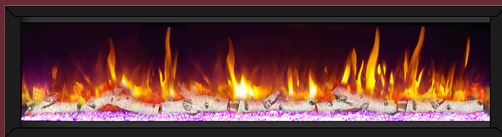

Controllable Red, White, and Yellow intensities, with color mixing capability

TOP ACCENT LIGHTING

Warm and white top lighting, with controllable intensities

DYNASTY FIREPLACES • Allegro DY-BFM68

FIREPLACE MEDIA