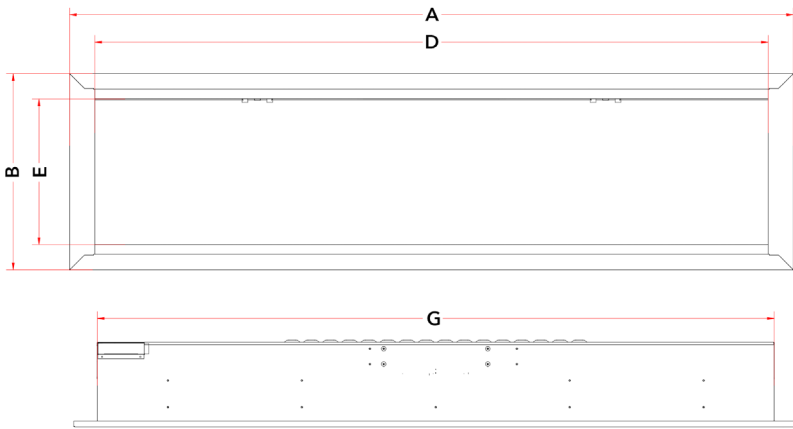

DIMENSIONS

Model	A	B	C	D	E	F	G	H
DY-BFM68	1740 mm	514 mm	221 mm	1607 mm	381 mm	480 mm	1616 mm	13 mm
	68 1/2 in.	20 1/4 in.	8 3/4 in.	63 1/4 in.	15 in.	18 7/8 in.	63 5/8 in.	1/2 in.

FRAMING

W	H	Depth
1623 mm	486 mm	203 mm
63 7/8 in.	19 1/8 in.	8 in.