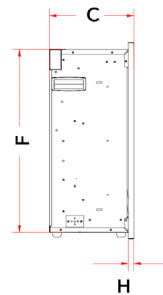

DIMENSIONS

Model	A	B	C	D	E	F	G	H
DY-BFM68	1740 mm	514 mm	221 mm	1607 mm	381 mm	480 mm	1616 mm	13 mm
	68 1/2 in.	20 1/4 in.	8 3/4 in.	63 1/4 in.	15 in.	18 7/8 in.	63 5/8 in.	1/2 in.

FRAMING

W	H	Depth
1623 mm	486 mm	203 mm
63 7/8 in.	19 1/8 in.	8 in.