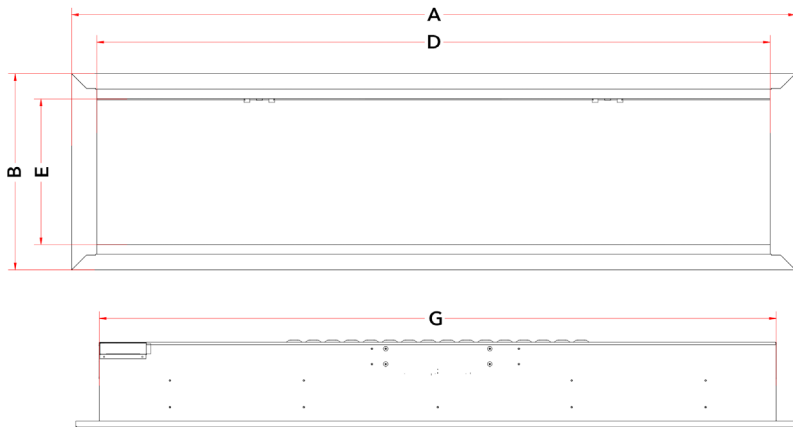

DIMENSIONS

Model	A	B	C	D	E	F	G	H
DY-BFM82	2096 mm	514 mm	221 mm	1962 mm	381 mm	480 mm	1972 mm	13 mm
	82 ½ in.	20 ¼ in.	8 ¾ in.	77 ¼ in.	15 in.	18 7/8 in.	77 5/8 in.	½ in.

FRAMING

W	H	Depth
1978 mm	486 mm	203 mm
77 7/8 in.	19 1/8 in.	8 in.