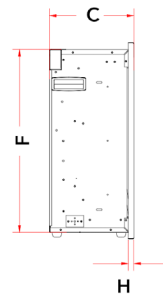

DIMENSIONS

Model	A	B	C	D	E	F	G	H
DY-BFM82	2096 mm	514 mm	221 mm	1962 mm	381 mm	480 mm	1972 mm	13 mm
	82 ½ in.	20 ¼ in.	8 ¾ in.	77 ¼ in.	15 in.	18 7/8 in.	77 5/8 in.	½ in.

FRAMING

W	H	Depth
1978 mm	486 mm	203 mm
77 7/8 in.	19 1/8 in.	8 in.