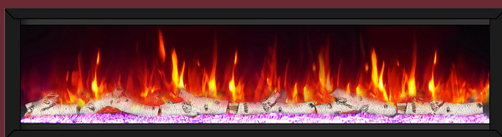

Controllable Red, White, and Yellow intensities, with color mixing capability

TOP ACCENT LIGHTING

Warm and white top lighting, with controllable intensities

DYNASTY FIREPLACES • Allegro DY-BFM82

FIREPLACE MEDIA