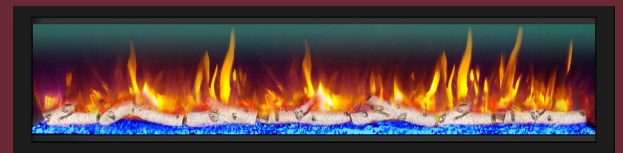

Controllable Red, White, and Yellow intensities, with color mixing capability

TOP ACCENT LIGHTING

Warm and white top lighting, with controllable intensities

DYNASTY FIREPLACES • Allegro DY-BFM82

FIREPLACE MEDIA