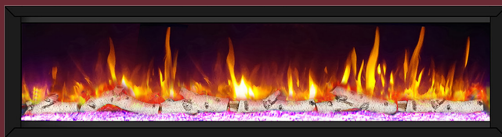

Controllable Red, White, and Yellow intensities, with color mixing capability

TOP ACCENT LIGHTING

Warm and white top lighting, with controllable intensities

DYNASTY FIREPLACES • Allegro DY-BFM82

FIREPLACE MEDIA