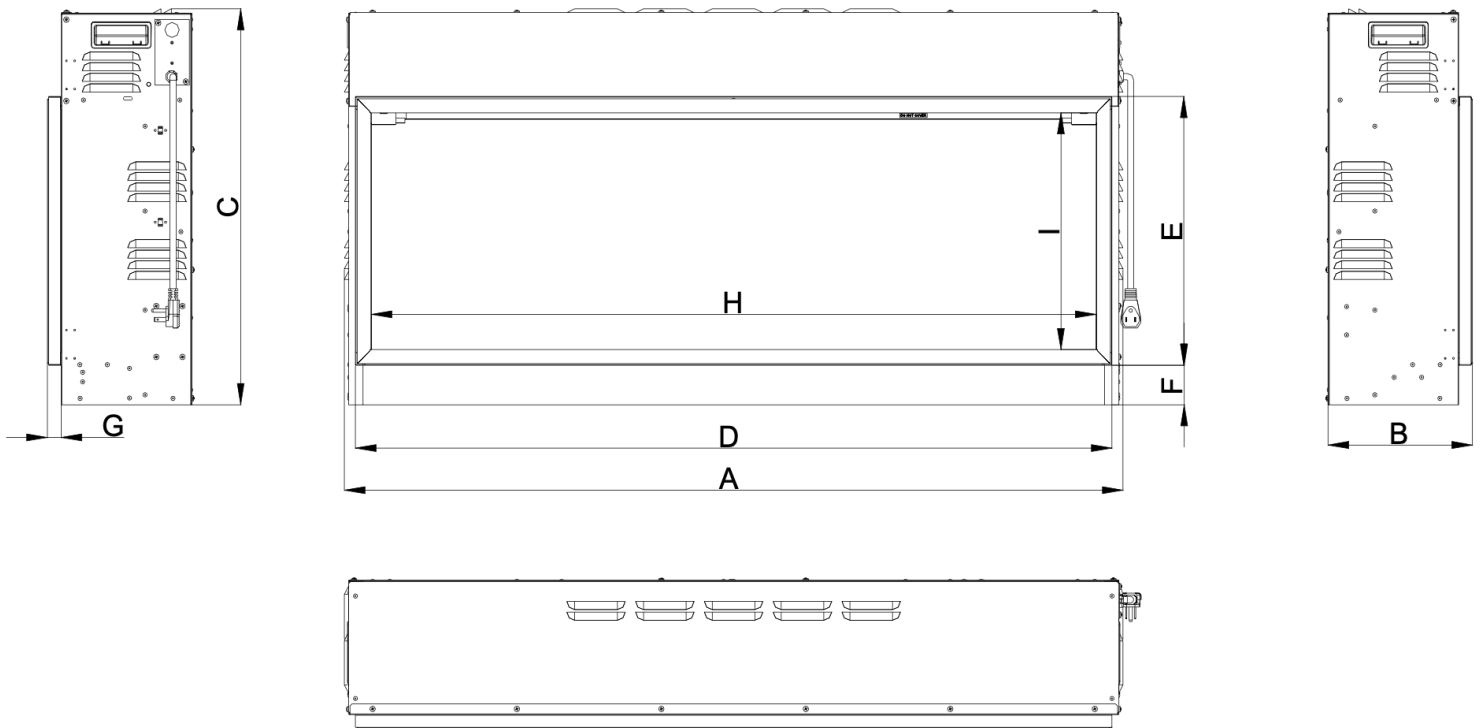

Harmony 64" Electric Fireplace

Specifications Sheet

Model	Length	Height	Depth	Viewing Area	BTU	Cord Length
DY-BEF64	1632 mm	560 mm	219 mm	1554 mm x 335 mm	5000	1829 mm
	64¼ in.	22 in.	8¼ in.	61¼ in. x 13¼ in.		72 in.

	A*	B	C*	D	E	F	G	H	I
DY-BEF64	1632 mm	219 mm	560 mm	1600 mm	435 mm	57 mm	32 mm	1554 mm	335 mm
	64¼ in.	8⅞ in.	22 in.	63 in.	17⅞ in.	2¼ in.	1¼ in.	61¼ in.	13¼ in.

*A & C includes louver projections

Electrical Specifications

Model	Circuit	Max Power Consumption	Lighting Only	Standby	Outlet	Certification
DY-BEF64	15A, 120V / 60Hz	1500 W	34 W	1.5 W	<ul style="list-style-type: none"> Standard (type B) Hardwire ready 	CSA

Harmony 64" Electric Fireplace

Specifications Sheet

Clearances

Front View

Side View

Minimum Clearances to Combustibles	
Top	0"
Sides	0"
Back	0"
Bottom	0"
Front	36" / 0.9m

Framing

Framing Dimensions	
A	22½ in.
	570 mm
B	65 in.
	1650 mm
Depth	8 in.
	204 mm