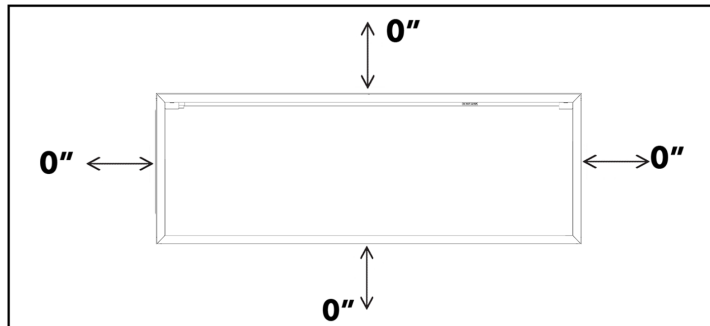

Harmony 64" Electric Fireplace

Specifications Sheet

Model	Length	Height	Depth	Viewing Area	BTU	Cord Length
DY-BEF64	1632 mm	560 mm	219 mm	1554 mm x 335 mm	5000	1829 mm
	64¼ in.	22 in.	8¼ in.	61¼ in. x 13¼ in.		72 in.

	A*	B	C*	D	E	F	G	H	I
DY-BEF64	1632 mm	219 mm	560 mm	1600 mm	435 mm	57 mm	32 mm	1554 mm	335 mm
	64¼ in.	8⅞ in.	22 in.	63 in.	17⅞ in.	2¼ in.	1¼ in.	61¼ in.	13¼ in.

*A & C includes louver projections

Electrical Specifications

Specifications Sheet

Clearances

Front View

Side View

Minimum Clearances to Combustibles	
Top	0"
Sides	0"
Back	0"
Bottom	0"
Front	36" / 0.9m

Framing

Framing Dimensions	
A	22½ in.
	570 mm
B	65 in.
	1650 mm
Depth	8 in.
	204 mm