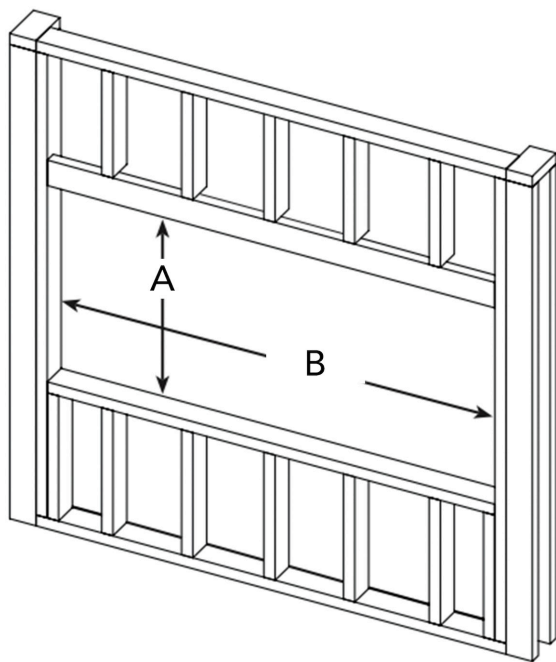

Specifications Sheet

Clearances

Front View

Side View

Minimum Clearances to Combustibles	
Top	0"
Sides	0"
Back	0"
Bottom	0"
Front	36" / 0.9m

Framing

Framing Dimensions	
A	22½ in.
	570 mm
B	65 in.
	1650 mm
Depth	8 in.
	204 mm