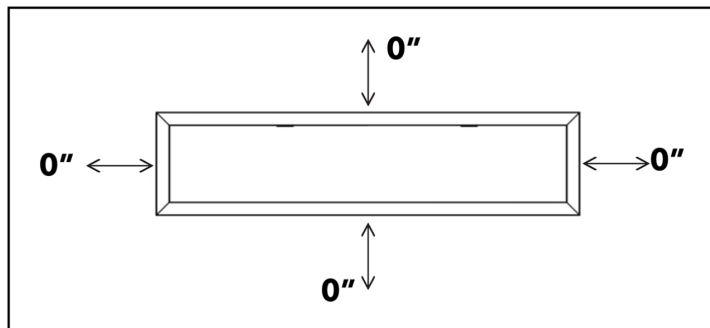

Melody DY-BTS35 Electric Fireplace

Specifications Sheet

Clearances

Front View