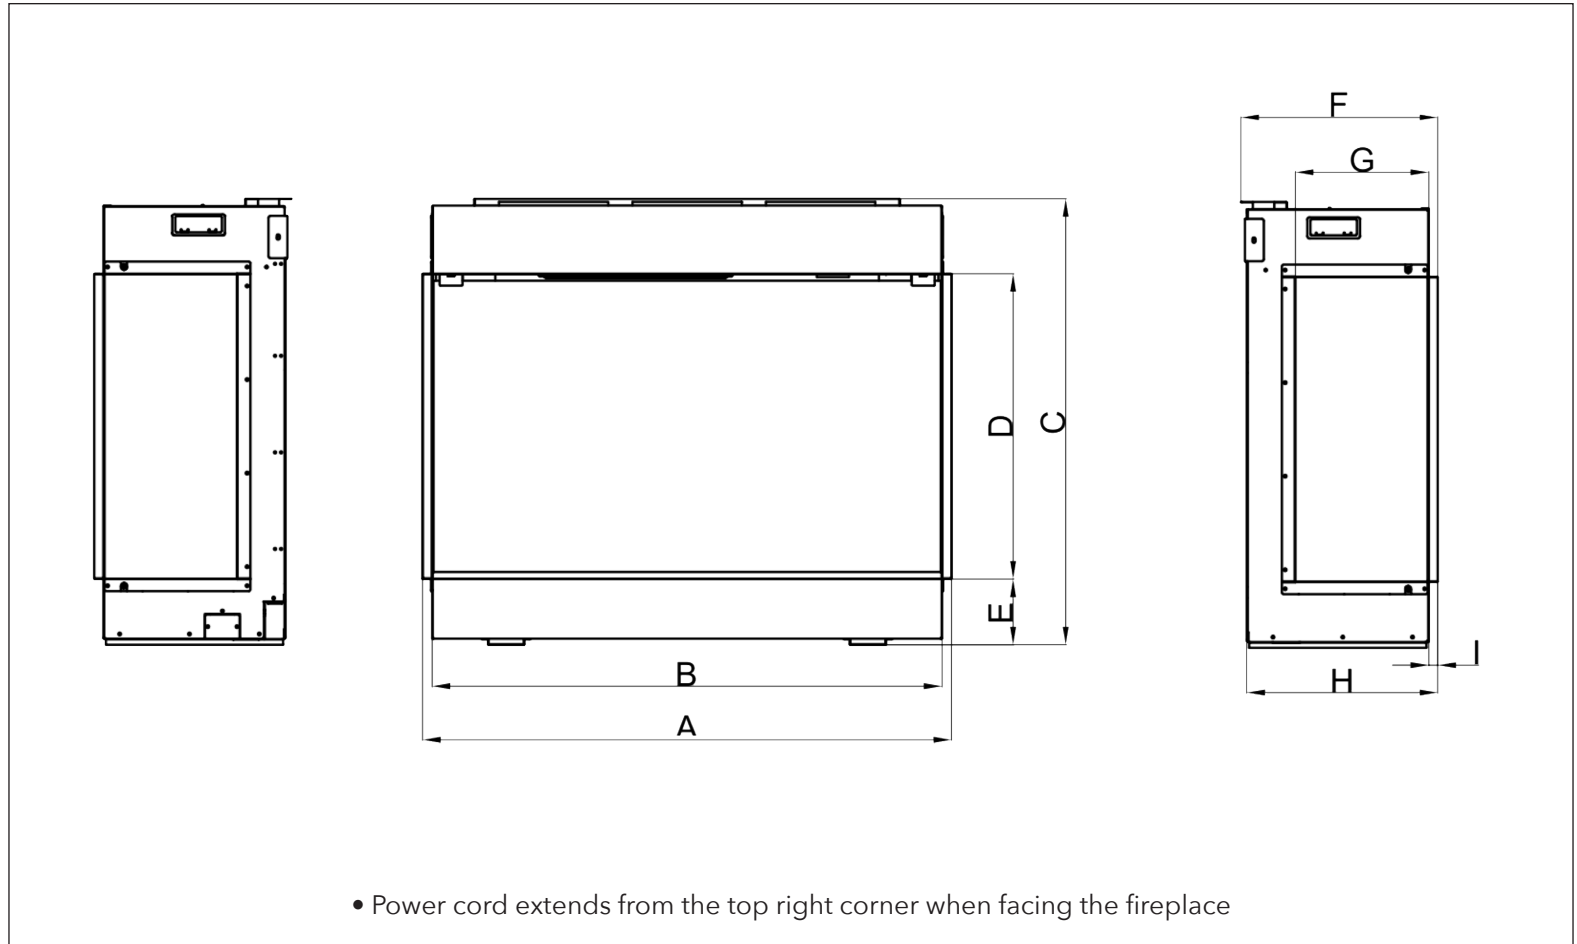

## Specifications Sheet

Model	Circuit	Max. Power	Lighting Only	Standby	Outlet	Viewing Area	BTU	Cord Length
DY-BTS35	15A, 120V / 60HZ	1500 W	27 W	1.5 W	<ul style="list-style-type: none"> <li>Standard (type B)</li> <li>Hardwire ready</li> </ul>	840 mm W x 506 mm H 33 in. W x 20 in. H	5000	1829 mm 72 in.

Model	A	B	C	D	E	F	G	H	I
DY-BTS35	872 mm	840 mm	739 mm	506 mm	110 mm	325 mm	220 mm	315 mm	15 mm
	34 3/8 in.	33 in.	29 in.	20 in.	4 3/8 in.	12 3/4 in.	8 5/8 in.	12 3/8 in.	1/2 in.

### Framing

Framing Dimensions

W	H	Depth
850 mm	749 mm	320 mm
33 ½ in.	29 ½ in.	12 ½ in.

Product installation must adhere strictly to instructions accompanying product to avoid risk of fire and potential injury