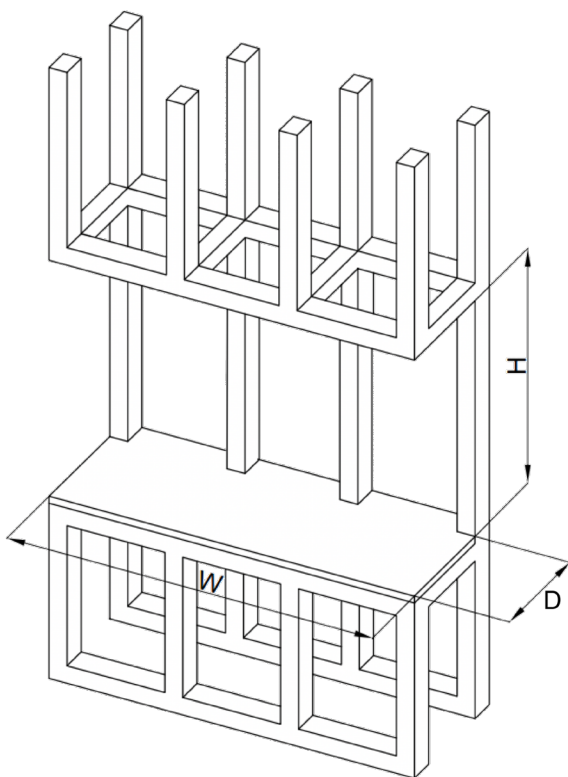

### Clearances

Front View

Side View

Minimum Clearances to Combustibles	
Top	0"
Sides	0"
Back	0"
Bottom	0"
Front	36" / 0.9m

- No clearance requirements on top, bottom, left, and right sides of the fireplace in 1-sided, 2-sided, or 3-sided configuration
- Keep furniture, drapery or items at least 3 ft / 0.9m away from the front of the fireplace

### Framing

Framing Dimensions

W	H	Depth
850 mm	749 mm	320 mm
33 ½ in.	29 ½ in.	12 ½ in.

Product installation must adhere strictly to instructions accompanying product to avoid risk of fire and potential injury